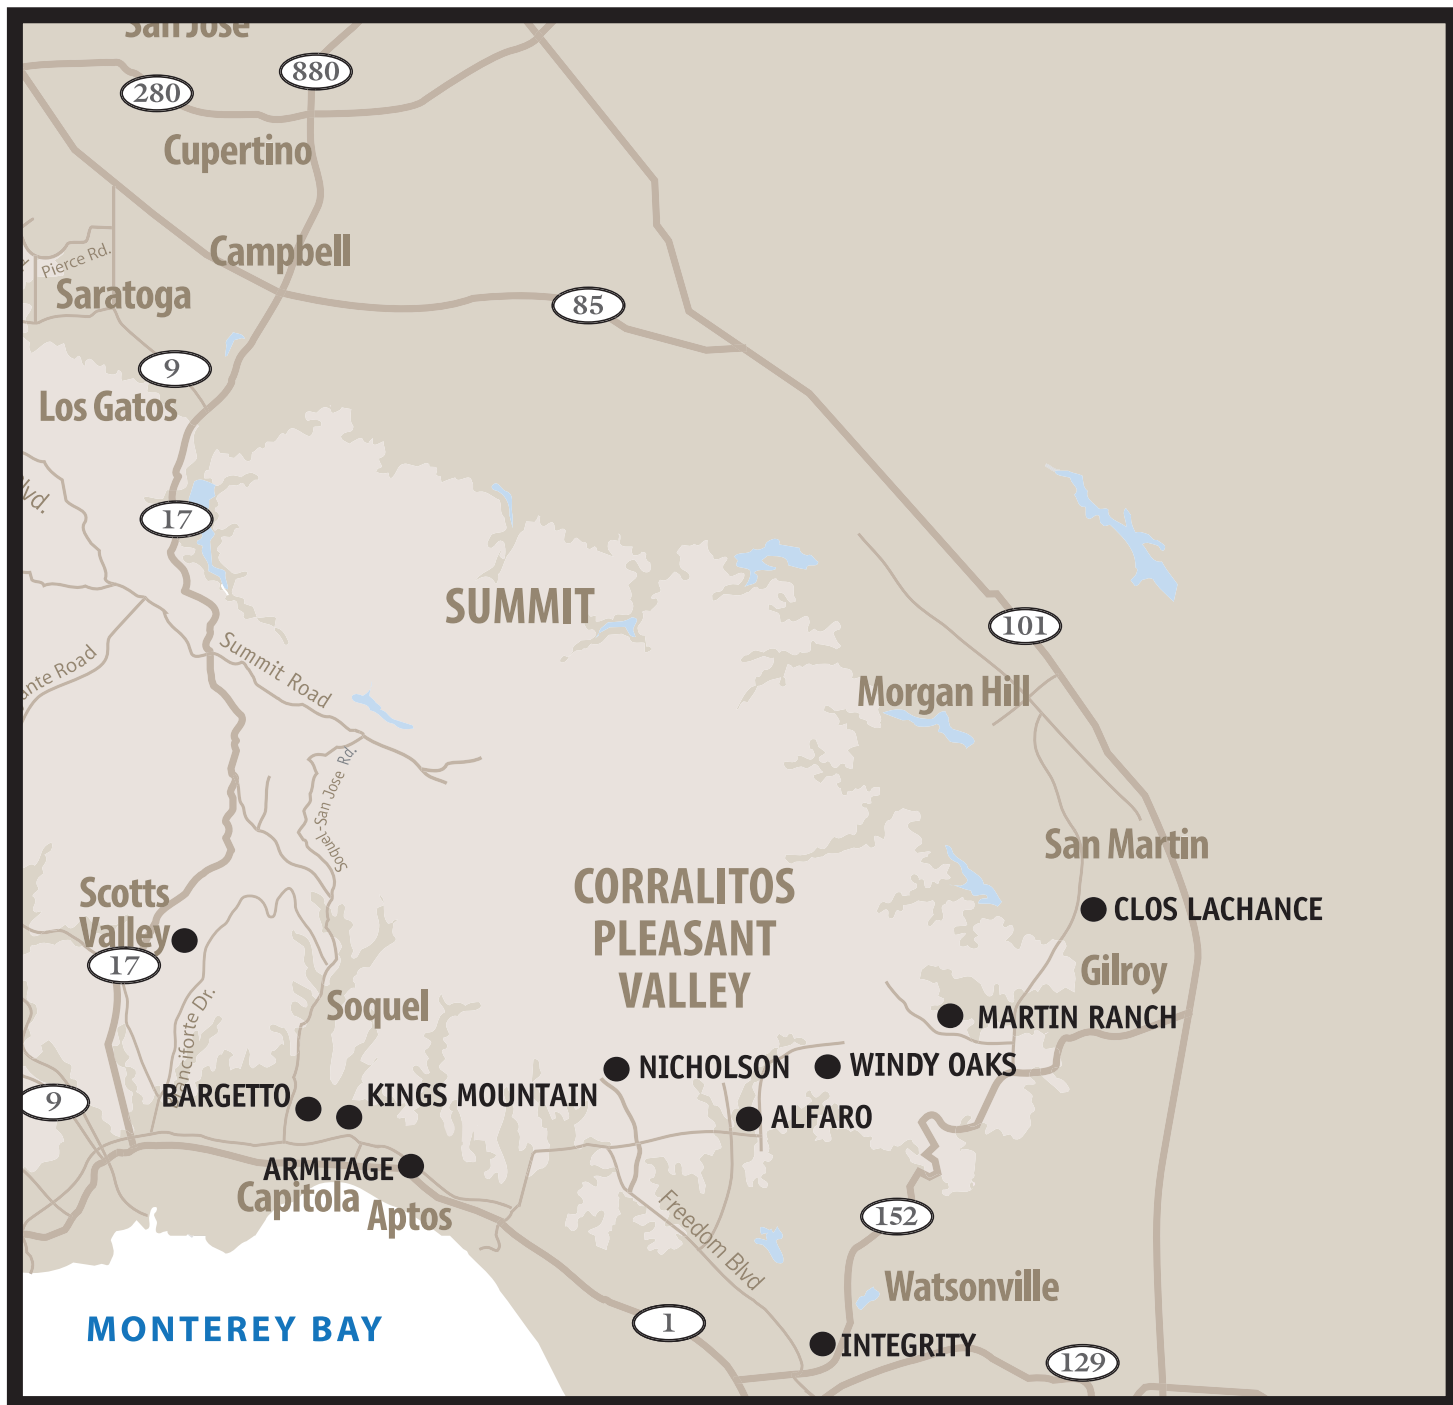

Wine Trails of the Santa Cruz Mountains

South Santa Cruz Mountains

We recommend using GPS or alternative directions for driving. This map is meant to be used as reference only.

Call ahead and check open hours and availability before visiting a winery.