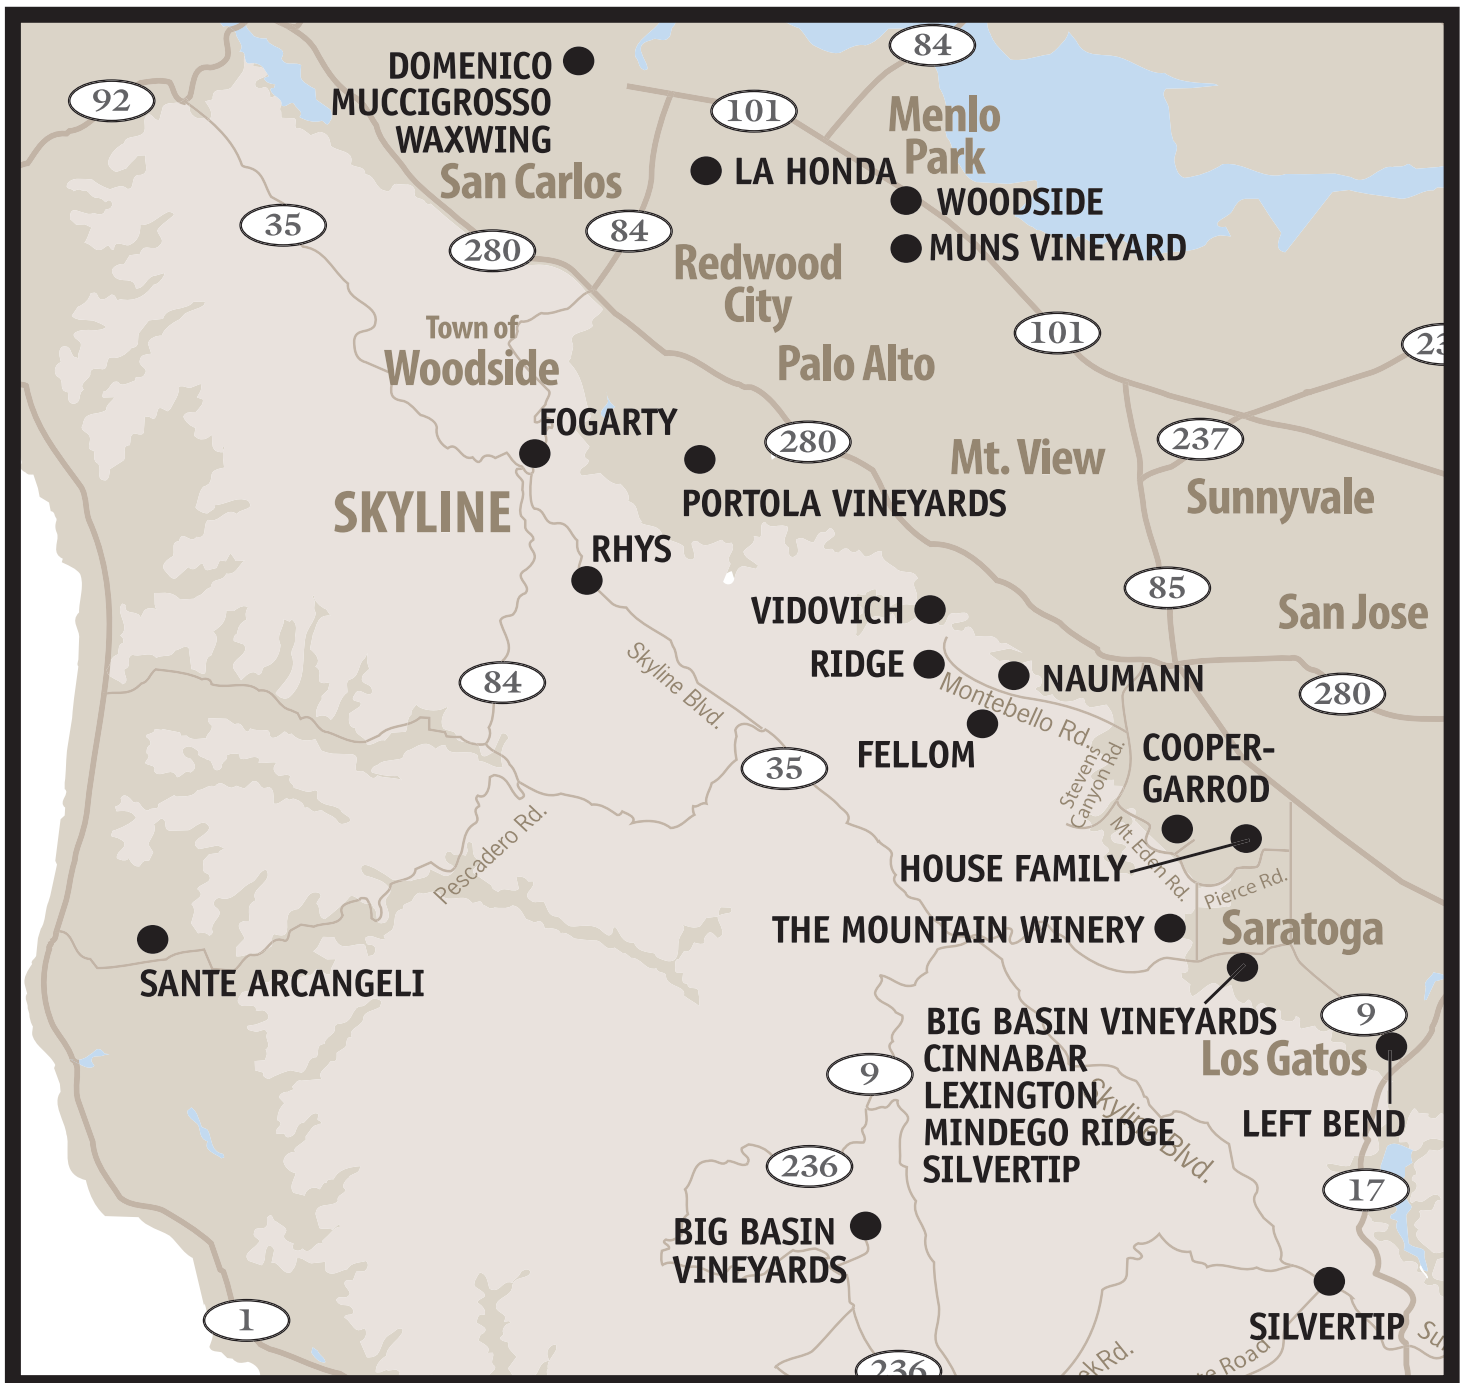

Wine Trails of the Santa Cruz Mountains

North Santa Cruz Mountains

We recommend using GPS or alternative directions for driving. This map is meant to be used as reference only.

Call ahead and check open hours and availability before visiting a winery.