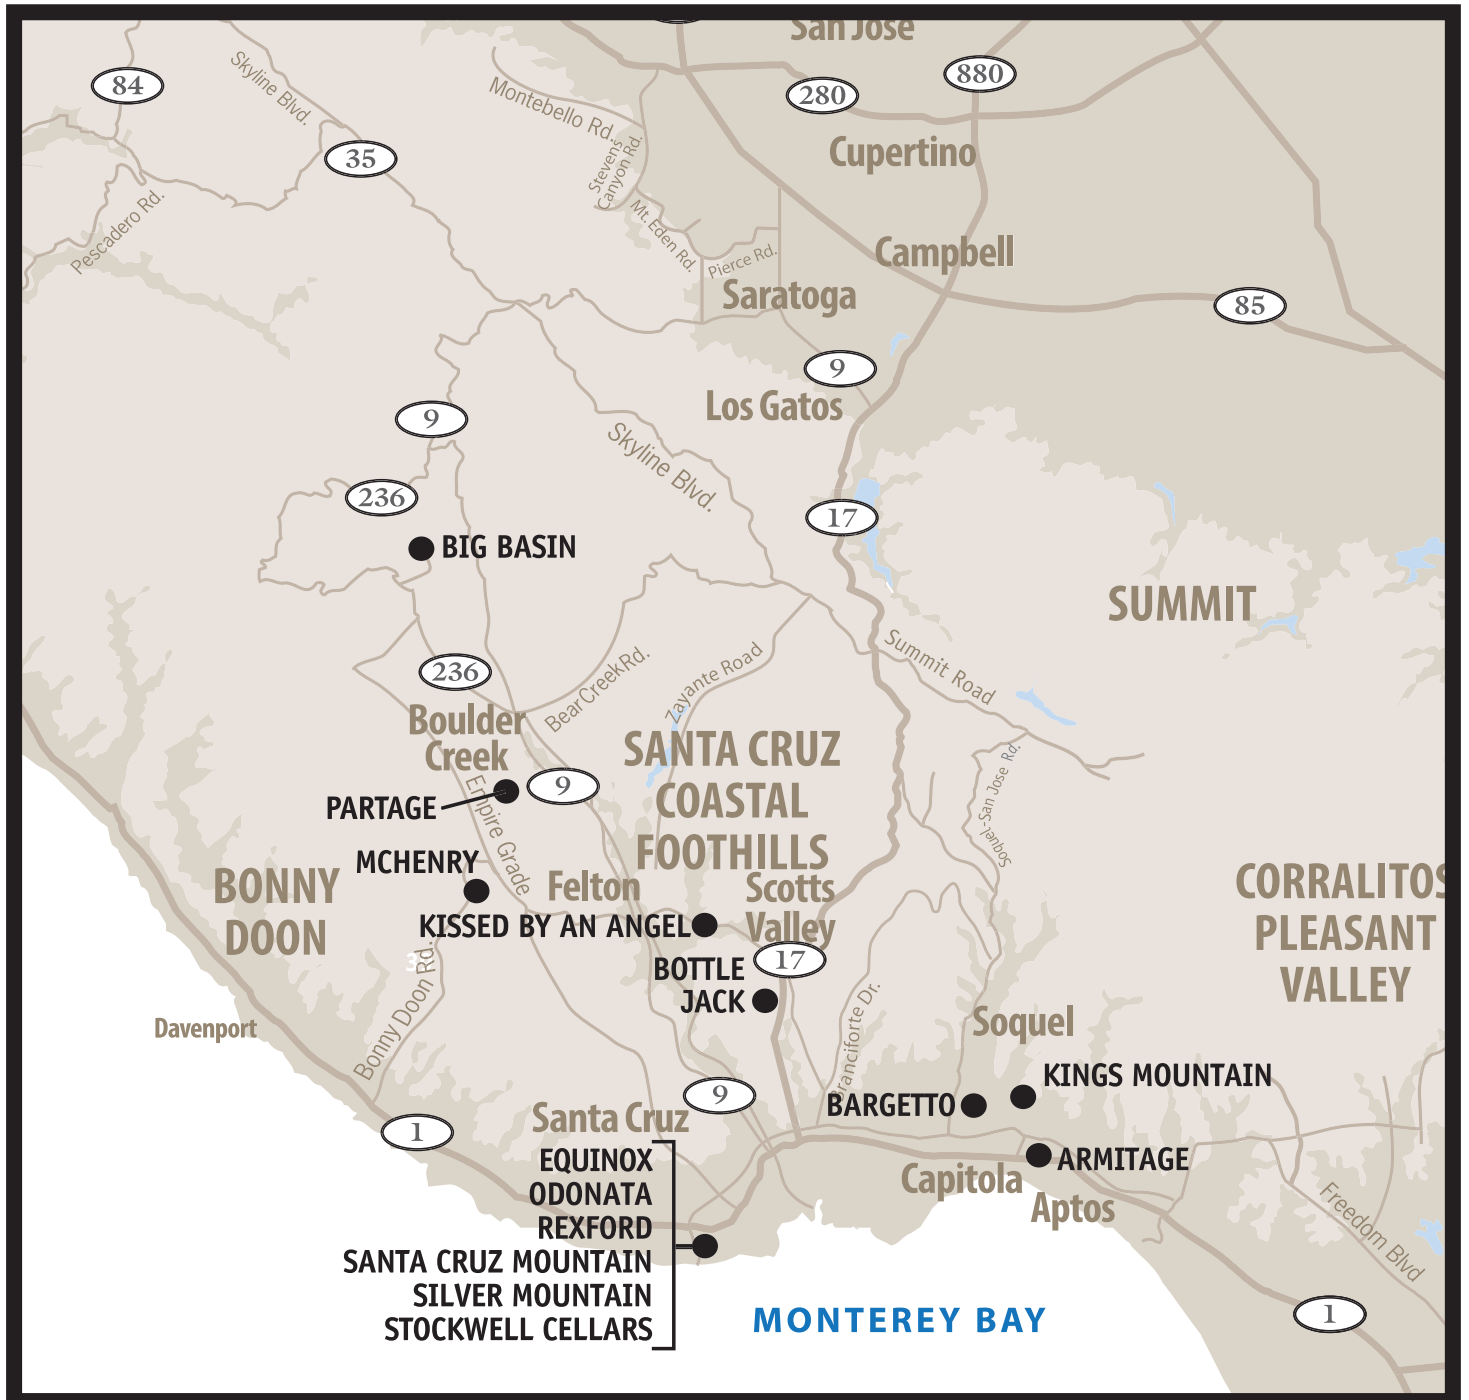

Wine Trails of the Santa Cruz Mountains

Coastal Santa Cruz Mountains

We recommend using GPS or alternative directions for driving. This map is meant to be used as reference only.

Call ahead and check open hours and availability before visiting a winery.